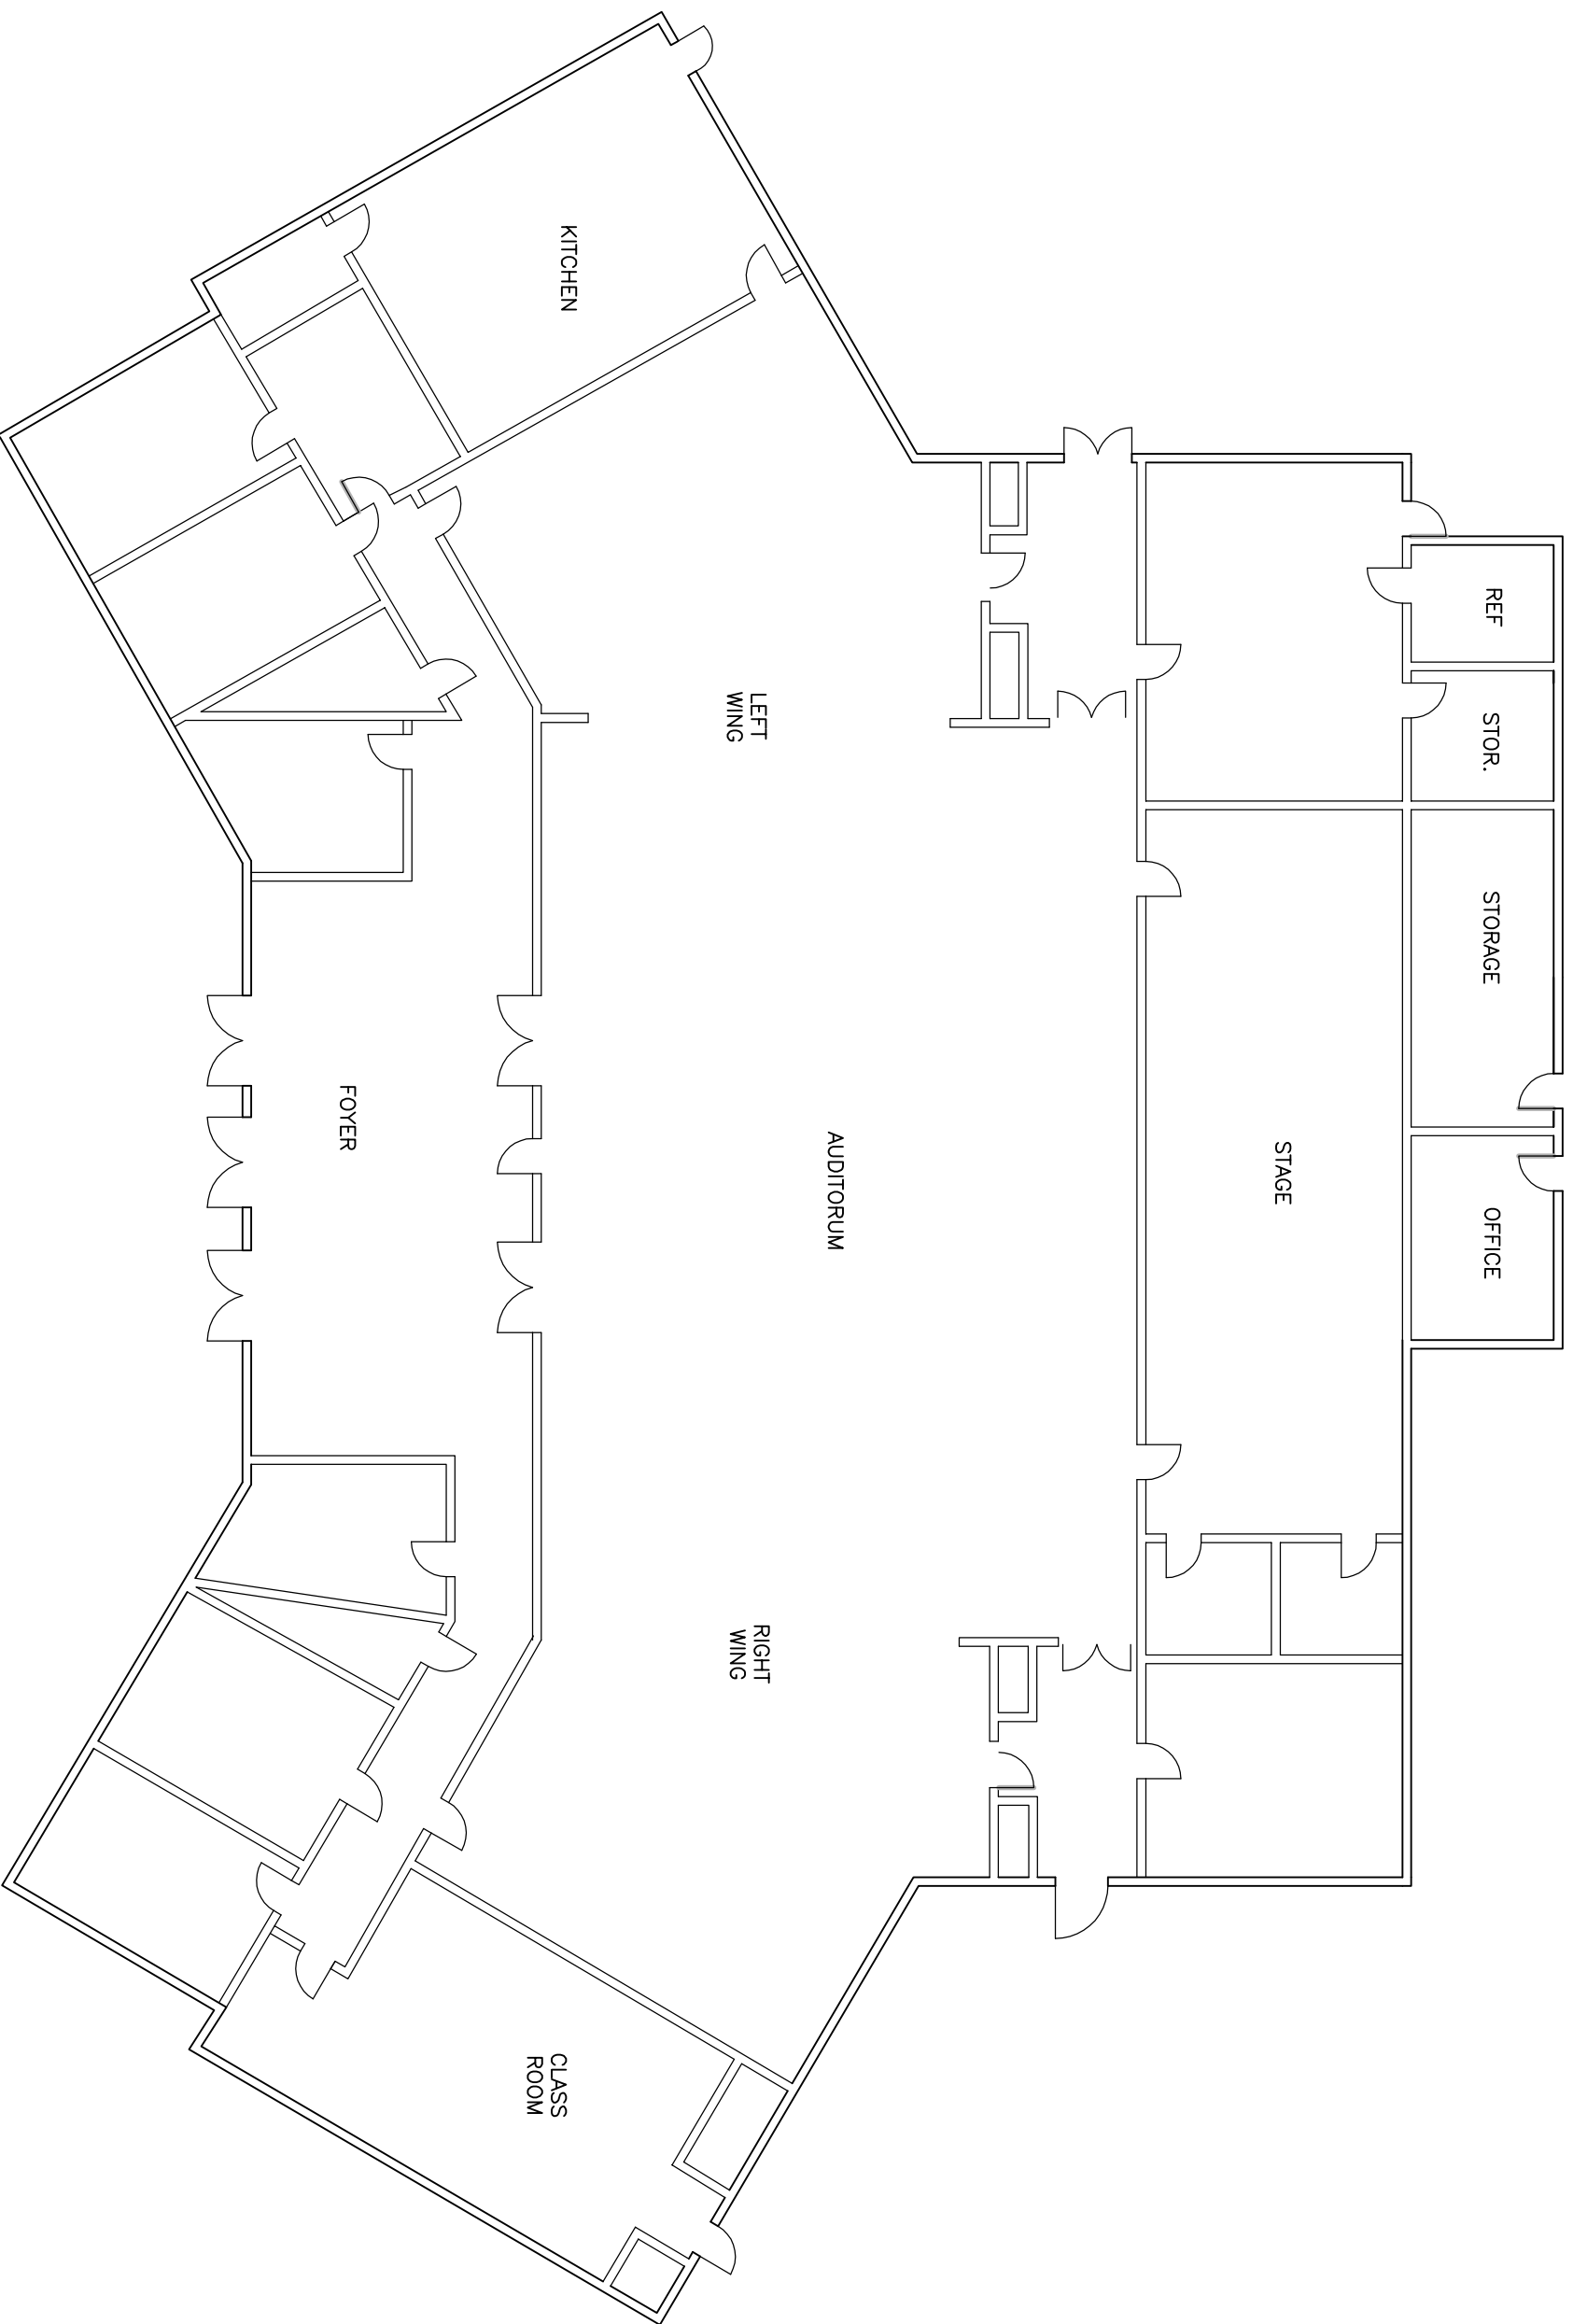

CITY OF
PISMO BEACH

FLOOR PLAN

BELLO VETS HALL
FLOOR PLAN

DRAWN BY: MK
DATE: 12/16/15
SCALE: NOT TO SCALE